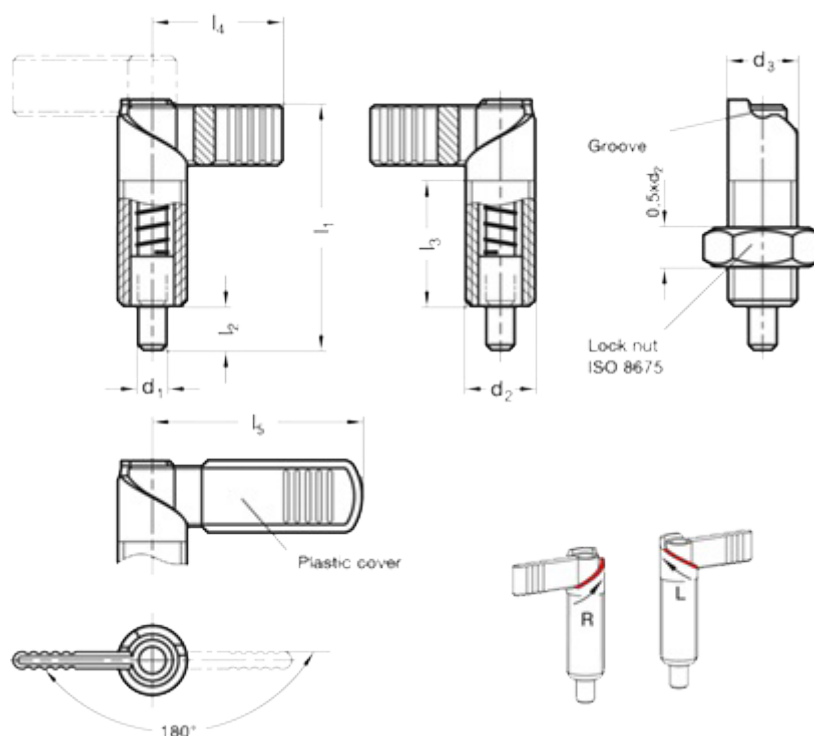

# Data Sheet

Article number: 20721610M2015LBK  
Description: E+G indexing plunger  
GN 721.5-10-M20x1,5-LBK

## Measures

d1 = 10  
d2 = M20x1.5  
d3 = 20  
l1 = 69  
l2 = 12  
l3 = 37  
l4 = 37  
l5 = 52

Spring load in N end = 21  
Spring load in N top = 57  
Weight in (g) = 159